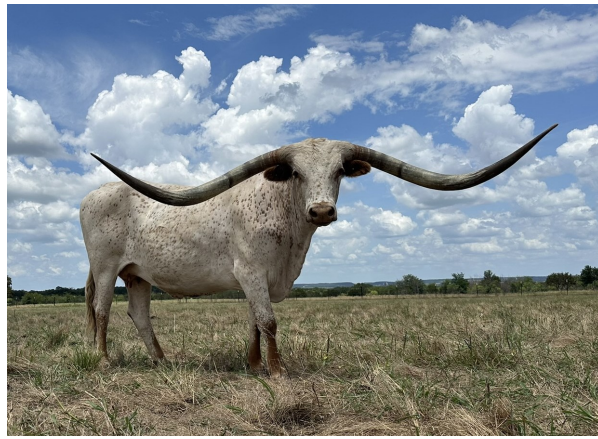

JUNGLE ANNIE BCB

Date of Birth: 09/25/2015
Registration 1: CI300586*
Sale Price: \$
Breeder: Brent & Cindy Bolen
Owner: BUXTON LONGHORNS

Courtesy of Buxton Longhorns

Jungle Annie is the biggest Tip to Tip daughter of Bwana Chex. Bwana is a full brother to BL Swahili, the queen of the Loomis program. On her dam's side of this pedigree, you will find Bandara Chex, who's the sire to Fifty-Fifty. His dam is Poco Lady BL, who's also the dam of Lady Monika BL. Jungle Annie's maternal granddam.