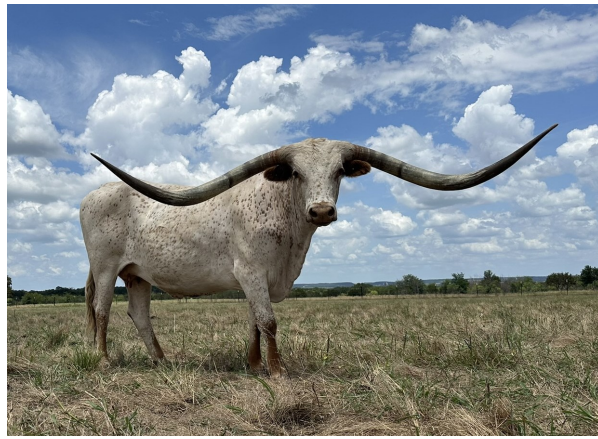

## JUNGLE ANNIE BCB

**Date of Birth:** 09/25/2015  
**Registration 1:** CI300586\*  
**Sale Price:** \$35,000.00  
**Breeder:** Brent & Cindy Bolen  
**Owner:** BUXTON LONGHORNS

Courtesy of Buxton Longhorns

Jungle Annie is the biggest Tip to Tip daughter of Bwana Chex. Bwana is a full brother to BL Swahili, the queen of the Loomis program. On her dam's side of this pedigree, you will find Bandara Chex, who's the sire to Fifty-Fifty. His dam is Poco Lady BL, who's also the dam of Lady Monika BL. Jungle Annie's maternal granddam.