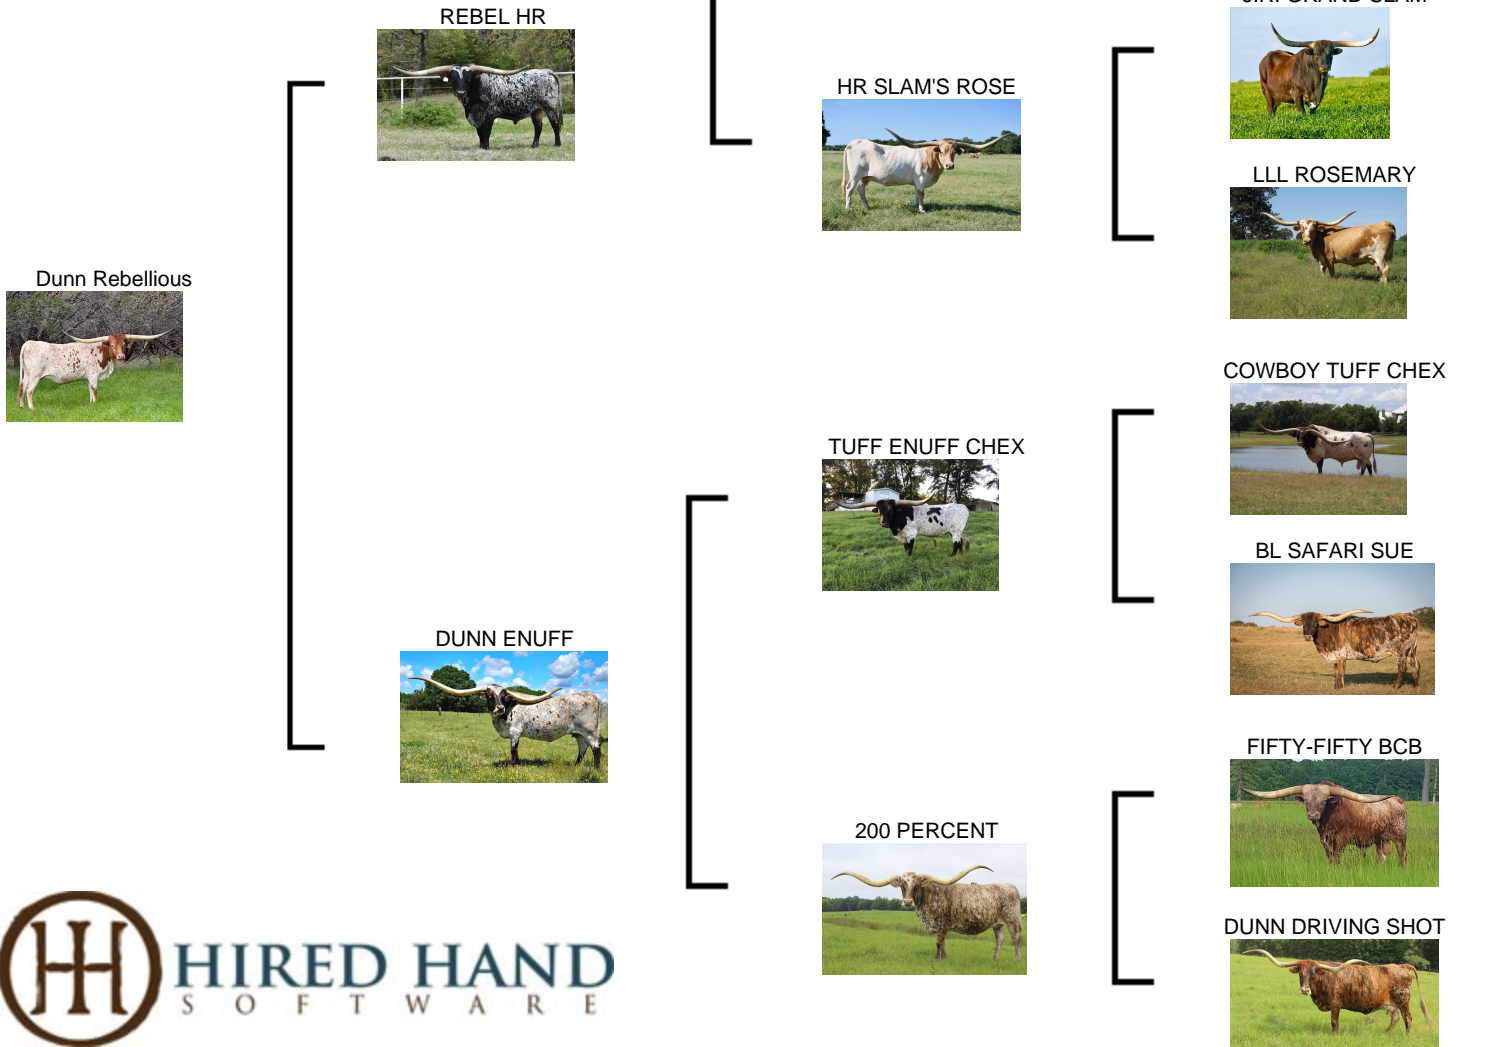

<http://www.hiredhandsoftware.com>